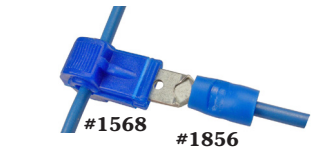

Combo Packs

Non-Permanent Electrical Hookup In Your Car, Truck or Recreational Vehicle
(Wire Not Included)

18-14 AWG	
Part #	Qty
1880C	5 Sets
1880D	2 Sets
1880M	1 Set
1880PT	5 Sets
1880KT	2 Sets
1880QT	1 Set

16-14 AWG	
Part #	Qty
1882C	5 Sets
1882D	1 Set
1882PT	5 Sets
1882KT	1 Set
1882QT	1 Set

16-14 AWG	
Part #	Qty
1883C	10 Sets
1883D	2 Sets
1883M	1 Set
1883PT	10 Sets
1883KT	2 Sets
1883QT	1 Set

16-14 AWG	
Part #	Qty
1884C	15 Sets
1884D	3 Sets
1884M	1 Set
1884PT	15 Sets
1884KT	3 Sets
1884QT	1 Set

16-14 AWG	
Part #	Qty
1885C	15 Sets
1885D	4 Sets
1885M	1 Set
1885PT	15 Sets
1885KT	4 Sets
1885QT	1 Set

16-14 AWG	
Part #	Qty
1887C	10 Sets
1887D	2 Sets
1887M	1 Set
1887PT	10 Sets
1887KT	2 Sets
1887QT	1 Set

.250 Brass Split Male Tab
Locks Into Plastic Body

16-14 AWG			
Part #	Qty	Part #	Qty
1888C	10 Sets	1888PT	10 Sets
1888D	3 Sets	1888KT	3 Sets
1888M	1 Set	1888QT	1 Set

.250 Brass Female
Locks Into Plastic Body