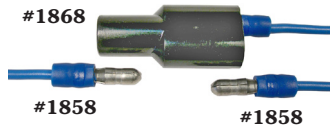

Combo Packs

Non-Permanent Electrical Hookup In Your Car, Truck or Recreational Vehicle
(Wire Not Included)

18-14 AWG	
Part #	Qty
1880C	5 Sets
1880D	2 Sets
1880M	1 Set
1880PT	5 Sets
1880KT	2 Sets
1880QT	1 Set

16-14 AWG	
Part #	Qty
1882C	5 Sets
1882D	1 Set
1882PT	5 Sets
1882KT	1 Set
1882QT	1 Set

16-14 AWG	
Part #	Qty
1883C	10 Sets
1883D	2 Sets
1883M	1 Set
1883PT	10 Sets
1883KT	2 Sets
1883QT	1 Set

16-14 AWG	
Part #	Qty
1884C	15 Sets
1884D	3 Sets
1884M	1 Set
1884PT	15 Sets
1884KT	3 Sets
1884QT	1 Set

.250 Brass Split Male Tab
Locks Into Plastic Body

16-14 AWG			
Part #	Qty	Part #	Qty
1888C	10 Sets	1888PT	10 Sets
1888D	3 Sets	1888KT	3 Sets
1888M	1 Set	1888QT	1 Set

.250 Brass Female
Locks Into Plastic Body