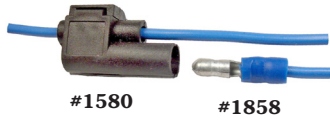

Combo Packs

Non-Permanent Electrical Hookup In Your Car, Truck or Recreational Vehicle
(Wire Not Included)

18-14 AWG	
Part #	Qty
1880C	5 Sets
1880D	2 Sets
1880M	1 Set
1880PT	5 Sets
1880KT	2 Sets
1880QT	1 Set

16-14 AWG	
Part #	Qty
1882C	5 Sets
1882D	1 Set
1882PT	5 Sets
1882KT	1 Set
1882QT	1 Set

16-14 AWG	
Part #	Qty
1883C	10 Sets
1883D	2 Sets
1883M	1 Set
1883PT	10 Sets
1883KT	2 Sets
1883QT	1 Set

16-14 AWG	
Part #	Qty
1884C	15 Sets
1884D	3 Sets
1884M	1 Set
1884PT	15 Sets
1884KT	3 Sets
1884QT	1 Set

.250 Brass Split Male Tab
Locks Into Plastic Body

16-14 AWG			
Part #	Qty	Part #	Qty
1888C	10 Sets	1888PT	10 Sets
1888D	3 Sets	1888KT	3 Sets
1888M	1 Set	1888QT	1 Set

.250 Brass Female
Locks Into Plastic Body