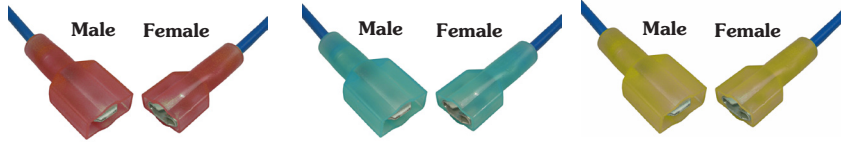

.250 Brass Split Male Tab
Locks Into Plastic Body

16-14 AWG			
Part #	Qty	Part #	Qty
1888C	10 Sets	1888PT	10 Sets
1888D	3 Sets	1888KT	3 Sets
1888M	1 Set	1888QT	1 Set

.250 Brass Female
Locks Into Plastic Body

16-14 AWG			
Part #	Qty	Part #	Qty
1881C	10 Sets	1881PT	10 Sets
1881D	3 Sets	1881KT	3 Sets
1881M	1 Set	1881QT	1 Set

FULLY INSULATED MALE & FEMALE CONNECTORS

22-16 AWG	
Part #	Qty
1786C	15 Sets
1786D	3 Sets
1786M	1 Set
1786PT	15 Sets
1786KT	3 Sets
1786QT	1 Set