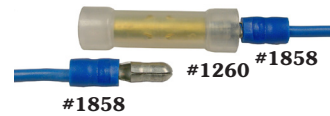

Combo Packs

Non-Permanent Electrical Hookup In Your Car, Truck or Recreational Vehicle
(Wire Not Included)

18-14 AWG	
Part #	Qty
1880C	5 Sets
1880D	2 Sets
1880M	1 Set
1880PT	5 Sets
1880KT	2 Sets
1880QT	1 Set

16-14 AWG	
Part #	Qty
1882C	5 Sets
1882D	1 Set
1882PT	5 Sets
1882KT	1 Set
1882QT	1 Set

16-14 AWG	
Part #	Qty
1883C	10 Sets
1883D	2 Sets
1883M	1 Set
1883PT	10 Sets
1883KT	2 Sets
1883QT	1 Set

16-14 AWG	
Part #	Qty
1884C	15 Sets
1884D	3 Sets
1884M	1 Set
1884PT	15 Sets
1884KT	3 Sets
1884QT	1 Set

.250 Brass Split Male Tab
Locks Into Plastic Body

16-14 AWG			
Part #	Qty	Part #	Qty
1888C	10 Sets	1888PT	10 Sets
1888D	3 Sets	1888KT	3 Sets
1888M	1 Set	1888QT	1 Set

.250 Brass Female
Locks Into Plastic Body