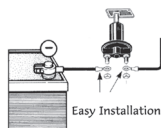

Battery Isolator

Additional Key Available
#5575-KEYC (1/pk)

#5575PT (#5575C)
Single Circuit Battery Master Switch
Provides Anti-Theft & Fire Protection
Isolates Battery Circuit
Includes Detachable Key For Anti-Theft
Includes Weather Resistant Cap
Ideal for RV, Marine & Farm Equipment
7/8" Mount Hole
Maximum Load (10 seconds):
12 Volt 500 Amp DC Momentary
Maximum Continuous Rating:
12 Volt 350 Amp DC Continual