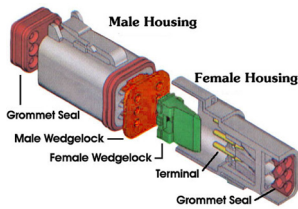

# Deutsch Connectors

Open Barrel Terminals  
Use Crimp Tool #0663T

Solid Barrel Terminals  
Use Special Crimp Tool  
#0666T or #0667T

Water Tight & Vibration Resistant Connection  
Repair Damaged Connectors or Make New Connections  
Thermoplastic Housings & WedgeLocks With Silicone Seals  
WedgeLocks Lock Pins Into Housings Providing Perfect Alignment  
Housings Lock Together With Releaseable Tabs  
Operating Temperatures -67°F to 257°F (-55°C to 125°C)  
Available in Kits #0003-D, #0003-DB & #0003-DT (Page 5)