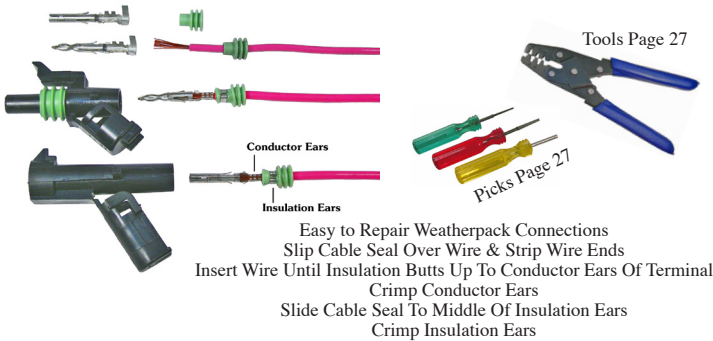

Weatherpack Connectors

Maximum Current Capacity is 20 Amps

GM WEATHERPACK SERIES

	Part #	Gauge	Qty	Description	
	5849A	12	500	Silicone Cable Seal	
	5849G		50	Blue	
	5849C		5	GM #12015193	
	5849PT		5		
	5850A	16-14	500	Silicone Cable Seal	
	5850G		50	Grey	
	5850C		5	GM #12010293	
	5850PT		5		
	5851A	20-18	500	Silicone Cable Seal	
	5851G		50	Green	
	5851C		5	GM #12015323	
	5851PT		5		
	5852A	----	500	Silicone Cavity Plug	
	5852G		50	GM #12010300	
	5852C		5		
	5852PT		5		
	FEMALE	5853A	20-18	500	Female
		5853G		50	Mates with 5854
		5853C		5	GM #12089188
		5853PT		5	
5855A		16-14	500	Female	
5855G		50	Mates with 5856		
5855C		5	GM #12124580		
5855PT		5			
	5857A	12	500	Female	
	5857G		50	Mates with 5858	
	5857C		5	GM #12124581	
	5857PT		5		
	MALE	5854A	20-18	500	Male
5854G			50	Mates with 5853	
5854C			5	GM #12089040	
5854PT			5		
5856A		16-14	500	Male	
5856G		50	Mates with 5855		
5856C		5	GM #12124582		
5856PT		5			
	5858A	12	500	Male	
	5858G		50	Mates with 5857	
	5858C		5	GM #12124587	
	5858PT		5		

ASSEMBLED WEATHERPACK CONNECTORS

Assembled Connectors with 18 Gauge Crosslink SXL Wire
Temperature Rating -40°F to 275°F (-40°C to 135°C) 20 Amps

All Packaged One Per Pack - Consult Price Sheet For Bulk Packaging