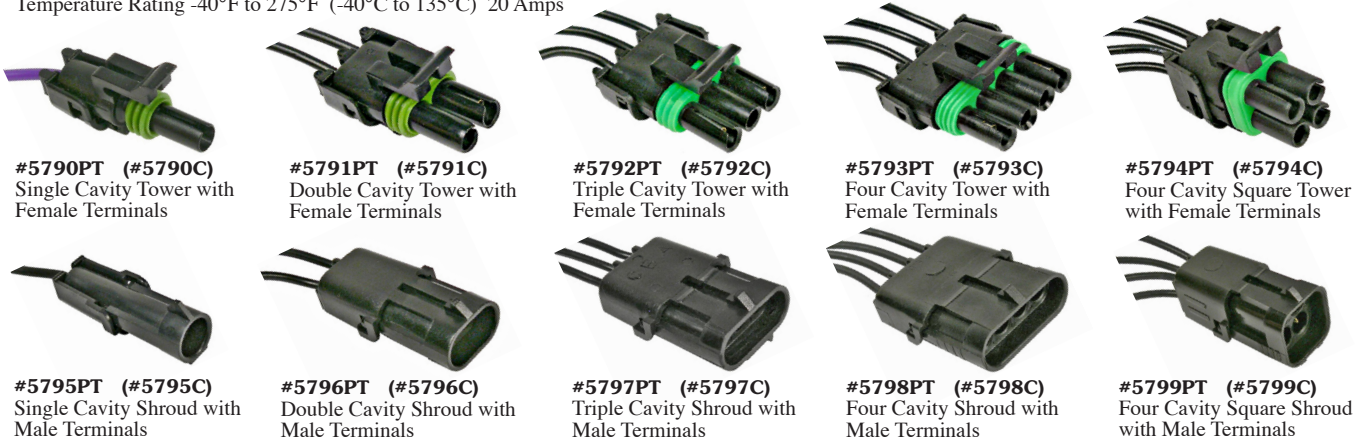

Weatherpack Connectors

Maximum Current Capacity is 20 Amps

GM WEATHERPACK SERIES

	Part #	Gauge	Qty	Description	
	5849A	12	500	Silicone Cable Seal	
	5849G		50	Blue	
	5849C		5	GM #12015193	
	5849PT		5		
	5850A	16-14	500	Silicone Cable Seal	
	5850G		50	Grey	
	5850C		5	GM #12010293	
	5850PT		5		
	5851A	20-18	500	Silicone Cable Seal	
	5851G		50	Green	
	5851C		5	GM #12015323	
	5851PT		5		
	5852A	----	500	Silicone Cavity Plug	
	5852G		50	GM #12010300	
	5852C		5		
	5852PT		5		
	FEMALE	5853A	20-18	500	Female
		5853G		50	Mates with 5854
		5853C		5	GM #12089188
		5853PT		5	
5855A		16-14	500	Female	
5855G		50	Mates with 5856		
5855C		5	GM #12124580		
5855PT		5			
	5857A	12	500	Female	
	5857G		50	Mates with 5858	
	5857C		5	GM #12124581	
	5857PT		5		
	MALE	5854A	20-18	500	Male
5854G			50	Mates with 5853	
5854C			5	GM #12089040	
5854PT			5		
5856A		16-14	500	Male	
5856G		50	Mates with 5855		
5856C		5	GM #12124582		
5856PT		5			
	5858A	12	500	Male	
	5858G		50	Mates with 5857	
	5858C		5	GM #12124587	
	5858PT		5		

ASSEMBLED WEATHERPACK CONNECTORS

Assembled Connectors with 18 Gauge Crosslink SXL Wire
Temperature Rating -40°F to 275°F (-40°C to 135°C) 20 Amps

All Packaged One Per Pack - Consult Price Sheet For Bulk Packaging