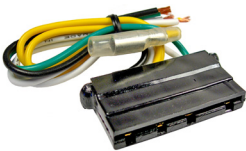

#5436PT (#5436C)
Voltage Regulator
Repair Harness
6-18 ga Leads
Ford 1965-81