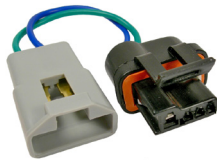

## ALTERNATOR & VOLTAGE REGULATOR HARNESS

**#5327PT (#5327C)**  
 Alternator Harness  
 Adapts SI to CS Series for  
 Vehicles Without Alt Warn Light  
 1-16 ga & 1-12 ga Leads  
 GM I2102921 1988-95

**#5328PT (#5328C)**  
 Alternator Harness  
 Adapts SI to CS Series for  
 Vehicles With Alt Warn Light  
 2-16 ga Leads  
 GM I2083462 1988-95