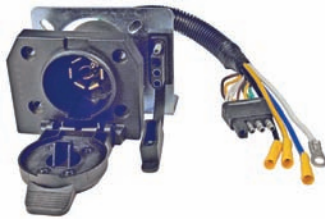

Trailer Adapters

Test By Function NOT Wire Color!

#6570PT (#6570P)
4-Way Round Male Plug
With 4-Way Flat Female

#6572PT (#6572P)
4-Way Flat Male Plug
With 5-Way Flat Female
Adapts Vehicles to Trailers With
Surge Brakes or 5-Way Flat

#6573PT (#6573P)
7-Way RV Blade Male Plug With
Combination 6-Way Round Pin
Female Socket & 4-Way Flat Female
Center Pin Set for Electric Brake
Can Be Switched to Auxiliary
Adapts Vehicle 7-Way RV Blade to
6-Way Round Pin or 4-Way Flat

#6574PT (#6574P)
4-Way Flat & Hard Wire Connectors
With Combination 7-Way RV
Blade Socket & 4-Way Flat
Includes Mounting Bracket
Adapts Vehicle 4-Way Flat to
7-Way RV Blade or 4-Way Flat

#6585PT (#6585P)
7-Way RV Blade Female Socket
With 6-Way Pin Male Plug
Flexible Wire Gives More Turning Radius
Adapts Vehicle 6-Way Round Pin
to Trailer 7-Way RV Blade

#6586PT (#6586P)
7-Way Pin Female Socket
With 7-Way RV Blade Male Plug
Flexible Wire Gives More Turning Radius
Adapts Vehicle 7-Way RV Blade
to Trailer 7-Way Round Pin

#6588PT (#6588P)
Vehicles With Common Bulb Turn Signal &
Brake Light Connecting To Trailer
With Common Bulb System
(5' 18 Gauge Wire)