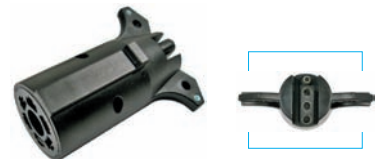

#6591PT (#6591P)
6-Way Round Pin Type Male Plug
With 4-Way Flat Female
Adapts Vehicle 6-Way Round
to Trailer 4-Way Flat

#6592PT (#6592P)
4-Way Flat Male & Hard Wire
Connectors With
6-Way Pin Type Female Socket
Adapts Vehicle 4-Way Flat
to Trailer 6-Way Round
(4' Long 4-Way Connector)

#6593PT (#6593P)
4-Way Flat Male & Hard Wire
Connectors With
7-Way RV Blade Female Socket
Adapts Vehicle 4-Way Flat
to Trailer 7-Way RV Blade
(4' Long 4-Way Connector)

#6594PT (#6594P)
7-Way RV Blade Male Plug With
6-Way Round Pin Female Socket
Universal - Center Pin Can Be
Switched To Auxiliary or Battery
Adapts Vehicle 7-Way RV Blade
to Trailer 6-Way Round

#6595PT (#6595P)
4-Way Male Flat
Replacement Connector
(4' 18 Gauge Wire)

#6596PT (#6596P)
4-Way Flat Extension
Use Between Vehicle & #6593P
or Between Trailer & #6590P
(4' 18 Gauge Wire)

#6597PT (#6597P)
7-Way RV Blade Male Plug
With 4-Way Flat Female
Adapts Vehicle 7-Way RV Blade
to Trailer 4-Way Flat