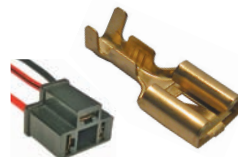

NEW For 2021 Catalog!

We Expanded Our Selection
But Still Kept Our 24-48 Hour Turn-Around Time

Fuse Assortment
ATC/ATO, ATM, Micro2,
Low Profile Fuses
& Fuse Pullers!
#0974PT (Page 30)

MICRO3 Fuses
5 - 7.5 - 10 - 15 Amps
(Page 31)

Add-Two-Circuits
2 New Fused Circuits from Original Fuse
ATM #0943 ATC/ATO #0944
(Page 29)

Deutsch Connectors & Pigtails
Expanded DTM & DTP Connectors
(Page 42)
Deutsch Pigtails
(Page 43)

GM Metri-Pack 150 Series
Housings & Terminals
(Page 45)

Primary Wire Spool Display
28 Spools of Wire
8 Ga to 18 Ga
Metal Rack Display
Heavy Duty & Mountable
#0006-S-28 (Page 20)

New Kits
Deutsch, Weatherpack &
Heat Shrink Terminals
(Pages 5, 6, 7)

Pocket Tester
5" Long 6-12-24 Volt Tester
Easy to Use in Tight Low Light Spots
#0691PT (Page 19)

Replacement Terminal
For
Universal Sealed Beam Connector
#1579 (Page 16 & 50)

New Brake Control Adapter
Dodge Ram 2015-20
#6528PT (Page 57)

Fir Tree Tie
Most Popular Size
7" Black Tie
#7113PT (Page 36)

A New/Old GM Socket
License/Utility Single Contact
Bulb Socket
#5493 (Page 46)