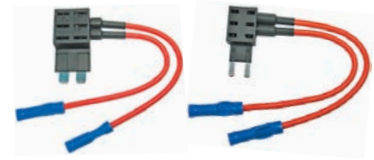

NEW For 2021 Catalog!

We Expanded Our Selection
But Still Kept Our 24-48 Hour Turn-Around Time

Fuse Assortment
ATC/ATO, ATM, Micro2,
Low Profile Fuses
& Fuse Pullers!
#0974PT (Page 30)

MICRO3 Fuses
5 - 7.5 - 10 - 15 Amps
(Page 31)

Add-Two-Circuits
2 New Fused Circuits from Original Fuse
ATM #0943 ATC/ATO #0944
(Page 29)

Deutsch Connectors & Pigtails
Expanded DTM & DTP Connectors
(Page 42)
Deutsch Pigtails
(Page 43)

GM Metri-Pack 150 Series
Housings & Terminals
(Page 45)

Primary Wire Spool Display
28 Spools of Wire
8 Ga to 18 Ga
Metal Rack Display
Heavy Duty & Mountable
#0006-S-28 (Page 20)

New Kits
Deutsch, Weatherpack &
Heat Shrink Terminals
(Pages 5, 6, 7)

Pocket Tester
5" Long 6-12-24 Volt Tester
Easy to Use in Tight Low Light Spots
#0691PT (Page 19)

Replacement Terminal
For
Universal Sealed Beam Connector
#1579 (Page 16 & 50)

New Brake Control Adapter
Dodge Ram 2015-20
#6528PT (Page 57)

Fir Tree Tie
Most Popular Size
7" Black Tie
#7113PT (Page 36)

A New/Old GM Socket
License/Utility Single Contact
Bulb Socket
#5493 (Page 46)