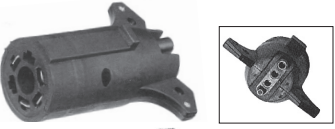

**#6597P (#6597PT)**  
7-Way RV Blade Male Plug with 4-Way Flat Female.

**#6598P (#6598PT)**  
7-Way Round Pin Male Plug with 4-Way Flat Female.

**#6599P (#6599PT)**  
7-Way RV Blade Male Plug with 5-Way Flat Female.

**#6570P (#6570PT)**  
4-Way Round Male Plug with 4-Way Flat Female.

**#6590P (#6590PT)**  
4-Way Flat Extension for use with 4-Way Flat Connector. (3' long).

**#6595P (#6595PT)**  
4-Way Male Flat Replacement Connector. (4' Long)

**#6596P (#6596PT)**  
4-Way Extension (4' Long) Use between Vehicle Connector & #6593P, or between #6590P & Trailer.

**#6572P (#6572PT)**  
4-Way Flat to 5-Way Flat. Adapts Vehicles to Trailers with Surge Brakes or 5-Way Flat