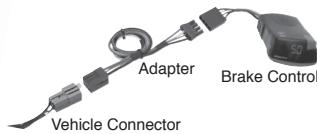

#6516PT FORD
Bronco 1994-96
F-150 Pickup 1994-08
F-250/350 Pickup 1994-04
F-53 2000-14
Expedition 1997-12
Excursion 2000-05
Explorer 2000-16
Flex 2006-11
Mountaineer 2002-10
Van (Full Size) 1994-08
Windstar 1995-03
Navigator 1998-12
LR3 2005-10
LR4 2010-14
Range Rover 2005-15
Lincoln Avitar 2003-05
Lincoln Mark LT 2007-08
Lincoln MKT 2010-11

#6518PT
CHEV / GMC / CADILLAC
Avalanche 2002-06
Silverado (Classic 07) 1999-07
Sierra (Classic 07) 1999-07
Suburban 2000-06
Tahoe 2000-06
Yukon 2000-06
Denali 1999-06
Escalade 2000-06
H2 Hummer 2003-07
H2 SUT Hummer 2003-07

#6519PT FORD
F-250/F-350 Pickup 2005-07
F-450/F-550 Pickup 2005-07

#6521PT NISSAN
Armada 2004-15
Titan 2004-16
Frontier 2004-15
Pathfinder 2004-15
Xterra 2004-13
QX-56 2004-15
NV Van 2012-16

#6522PT DODGE
Ram Pickup 2010-12

#6523PT FORD
F-150 Pickup 2009-14
Flex 2012-14
Lincoln MKT 2012-15

#6524PT FORD
F-250 350 450 550 2008-16
E-150 250 350 2009-15
E-350 450 RV 2009-11
Expedition 2013-15
Lincoln Navigator 2013-15

#6525PT
CHEV / GMC / BUICK / SATURN
Enclave 2008-16
Traverse 2009-16
Acadia 2008-16
Outlook 2007-10

#6526PT DODGE
Ram Pickup 2013-14

#6527PT CHEV-GMC
Silverado/Sierra 2014-16