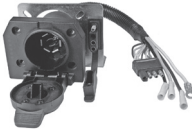

#6591P (#6591PT)
6-Way Round Pin Type Male Plug with 4-Way Flat Female. (8" Long)

#6594P (#6594PT)
7-Way RV Blade Male Plug with 6-Way Round Pin Female Socket. Universal - Center Pin can be switched Auxiliary or Battery.

#6597P (#6597PT)
7-Way RV Blade Male Plug with 4-Way Flat Female.

#6598P (#6598PT)
7-Way Round Pin Male Plug with 4-Way Flat Female.

#6599P (#6599PT)
7-Way RV Blade Male Plug with 5-Way Flat Female.

#6570P (#6570PT)
4-Way Round Male Plug with 4-Way Flat Female.

#6590P (#6590PT)
4-Way Flat Extension for use with 4-Way Flat Connector. (3' long).

#6595P (#6595PT)
4-Way Male Flat Replacement Connector. (4' Long)

#6596P (#6596PT)
4-Way Extension (4' Long) Use between Vehicle Connector & #6593P, or between #6590P & Trailer.

#6572P (#6572PT)
4-Way Flat to 5-Way Flat. Adapts Vehicles to Trailers with Surge Brakes or 5-Way Flat