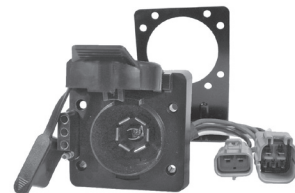

TOYOTA

6783P / 6783PT
7-Way RV Blade & 4-Way Flat

Tundra (w/Tow Pkg) 2003-06

6784P / 6784PT
7-Way RV Blade & 4-Way Flat

Tundra (w/Tow Pkg) 2007-14