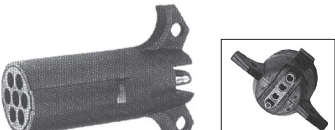

TRAILER CONVERTERS & ADAPTERS

#6531P (#6531PT)
General Purpose Utility Converter for Vehicles with Amber Turn Signals. Light Duty Usage. (60" Wires)

#6551P (#6551PT)
Converter with Circuit Guardian for vehicles with amber turn signals. Protects sensitive on-board computers. (22" Power Feed Wire) Includes Extension #6590P.

#6552P (#6552PT)
Converter with Smart Switch for vehicles with amber turn signals. Protects from self destruction caused by shorts. (64" Long) Includes Extension #6596P.

#6573P (#6573PT)
7-Way RV Blade to Both 6-Way Round Pin and a 4-Way Flat. Universal - Center Pin can be switched Auxiliary or Battery.

#6574P (#6574PT)
Adapter with a 7-Way RV Blade Socket and a 4-Way Flat Female with a 4-Way Flat Male on end.

#6585P (#6585PT)
7-Way RV Blade Female Socket With 6-Way Pin Male Plug

#6586P (#6586PT)
7-Way RV Blade Plug to 7-Way Round Socket Flexible Wires Provide Extra Reach.

#6592P (#6592PT)
6-Way Female Socket with 4-Way Flat Male. For Trailers with 6-Way Round & Vehicle with 4-Way Flat. (4' Long)

#6593P (#6593PT)
7-Way Female Socket with 4-Way Flat Male. For Trailers with 7-Way Round RV Blade & Vehicle with 4-Way Flat. (4' Long)

#6591P (#6591PT)
6-Way Round Pin Type Male Plug with 4-Way Flat Female. (8" Long)

#6594P (#6594PT)
7-Way RV Blade Male Plug with 6-Way Round Pin Female Socket. Universal - Center Pin can be switched Auxiliary or Battery.

#6597P (#6597PT)
7-Way RV Blade Male Plug with 4-Way Flat Female.

#6598P (#6598PT)
7-Way Round Pin Male Plug with 4-Way Flat Female.

#6599P (#6599PT)
7-Way RV Blade Male Plug with 5-Way Flat Female.

#6570P (#6570PT)
4-Way Round Male Plug with 4-Way Flat Female.

#6590P (#6590PT)
4-Way Flat Extension for use with 4-Way Flat Connector. (3' long).