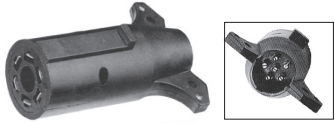

TRAILER CONVERTERS & ADAPTERS

#6531P (#6531PT)
General Purpose Utility Converter for Vehicles with Amber Turn Signals. Light Duty Usage. (60" Wires)

#6551P (#6551PT)
Converter with Circuit Guardian for vehicles with amber turn signals. Protects sensitive on-board computers. (22" Power Feed Wire) Includes Extension #6590P.

#6552P (#6552PT)
Converter with Smart Switch for vehicles with amber turn signals. Protects from self destruction caused by shorts. (64" Long) Includes Extension #6596P.

#6573P (#6573PT)
7-Way RV Blade to Both 6-Way Round Pin and a 4-Way Flat. Universal - Center Pin can be switched Auxiliary or Battery.

#6574P (#6574PT)
Adapter with a 7-Way RV Blade Socket and a 4-Way Flat Female with a 4-Way Flat Male on end.

#6585P (#6585PT)
7-Way RV Blade Female Socket With 6-Way Pin Male Plug

#6586P (#6586PT)
7-Way RV Blade Plug to 7-Way Round Socket Flexible Wires Provide Extra Reach.

#6592P (#6592PT)
6-Way Female Socket with 4-Way Flat Male. For Trailers with 6-Way Round & Vehicle with 4-Way Flat. (4' Long)

#6593P (#6593PT)
7-Way Female Socket with 4-Way Flat Male. For Trailers with 7-Way Round RV Blade & Vehicle with 4-Way Flat. (4' Long)

#6591P (#6591PT)
6-Way Round Pin Type Male Plug with 4-Way Flat Female. (8" Long)

#6594P (#6594PT)
7-Way RV Blade Male Plug with 6-Way Round Pin Female Socket. Universal - Center Pin can be switched Auxiliary or Battery.

#6597P (#6597PT)
7-Way RV Blade Male Plug with 4-Way Flat Female.

#6598P (#6598PT)
7-Way Round Pin Male Plug with 4-Way Flat Female.

#6599P (#6599PT)
7-Way RV Blade Male Plug with 5-Way Flat Female.

#6570P (#6570PT)
4-Way Round Male Plug with 4-Way Flat Female.

#6590P (#6590PT)
4-Way Flat Extension for use with 4-Way Flat Connector. (3' long).