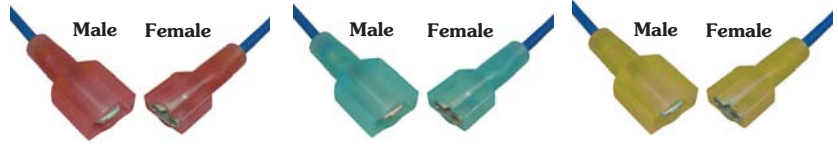

FULLY INSULATED MALE & FEMALE CONNECTORS

(Wire Not Included)

22-16 AWG	
Part #	Qty
1786C	15 Sets
1786D	3 Sets
1786M	1 Set
1786PT	15 Sets
1786KT	3 Sets
1786QT	1 Set

16-14 AWG	
Part #	Qty
1886C	15 Sets
1886D	3 Sets
1886M	1 Set
1886PT	15 Sets
1886KT	3 Sets
1886QT	1 Set

12-10 AWG	
Part #	Qty
1986C	15 Sets
1986D	3 Sets
1986M	1 Set
1986PT	15 Sets
1986KT	3 Sets
1986QT	1 Set