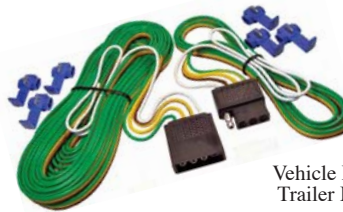

Trailer Connector Kits

#0733PT (#0733P)
 4-Way 5' Wiring Kit
 Molded Plastic Polarized Plugs
 16 Gauge Color Coded Wire
 Vehicle Female 48" Lead Wire
 Trailer Male 12" Lead Wire
 Includes 3 Splice Connectors.

#0735PT (#0735P)
 4-Way 24' Trailer Wiring Kit
 Molded Plastic Polarized Plugs
 16 Gauge Color Coded Wire
 Vehicle Female - 3 4' Leads & 1 18" Lead (ground)
 Trailer Male - 3 20' Leads & 1 18" Lead (ground)
 Includes 6 Splice Connectors

Trailer Converters

*12 Volt Converters Powered Directly from Battery
 By Passes Sensitive Electronics - Gives Brighter Trailer Lights*

#6531PT (#6531P)
 General Purpose Light Duty
 Utility Converter
 For Vehicles With Amber Turn Signals
 2.1 Amp Capacity
 5' Wire Length

#6551PT (#6551P)
 Short-Proof Power Tail Light Converter
 Vehicles with Independent Bulb Turn Signal & Brake Light
 Connecting To Trailers With Common Bulb System
 Protects Electronics From Wiring Shorts
 Powers 8 Amps for 2 Sets of Stop/Turn Signal
 Includes Converter with 5' 4-Way Flat Connector
 20' 12 Gauge Battery Feed Wire