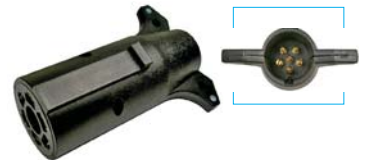

#6586PT (#6586P)
7-Way Pin Female Socket
With 7-Way RV Blade Male Plug
Flexible Wire Gives More Turning Radius
Adapts Vehicle 7-Way RV Blade
to Trailer 7-Way Round Pin

#6588PT (#6588P)
Vehicles With Common Bulb Turn Signal &
Brake Light Connecting To Trailer
With Common Bulb System
(5' 18 Gauge Wire)

#6589PT (#6589P)
Vehicles With Independent Turn Signals
& Brake Light Connecting To Trailer With
Common Bulb System
2.1 Amp Capacity
Includes: Taillight Converter (5')
4-Way Flat Connector (4')

#6590PT (#6590P)
4-Way Flat Connector Extension
With Exterior Vehicle Frame Ground
(3' 18 Gauge Wire)

#6591PT (#6591P)
6-Way Round Pin Type Male Plug
With 4-Way Flat Female
Adapts Vehicle 6-Way Round
to Trailer 4-Way Flat

#6592PT (#6592P)
4-Way Flat Male & Hard Wire
Connectors With
6-Way Pin Type Female Socket
Adapts Vehicle 4-Way Flat
to Trailer 6-Way Round
(4' Long 4-Way Connector)

#6593PT (#6593P)
4-Way Flat Male & Hard Wire
Connectors With
7-Way RV Blade Female Socket
Adapts Vehicle 4-Way Flat
to Trailer 7-Way RV Blade
(4' Long 4-Way Connector)

#6594PT (#6594P)
7-Way RV Blade Male Plug With
6-Way Round Pin Female Socket
Universal - Center Pin Can Be
Switched To Auxiliary or Battery
Adapts Vehicle 7-Way RV Blade
to Trailer 6-Way Round