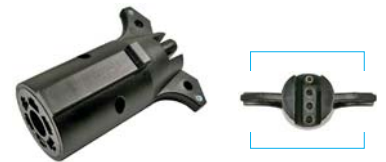

#6586PT (#6586P)
7-Way Pin Female Socket
With 7-Way RV Blade Male Plug
Flexible Wire Gives More Turning Radius
Adapts Vehicle 7-Way RV Blade
to Trailer 7-Way Round Pin

#6588PT (#6588P)
Vehicles With Common Bulb Turn Signal &
Brake Light Connecting To Trailer
With Common Bulb System
(5' 18 Gauge Wire)

#6591PT (#6591P)
6-Way Round Pin Type Male Plug
With 4-Way Flat Female
Adapts Vehicle 6-Way Round
to Trailer 4-Way Flat

#6592PT (#6592P)
4-Way Flat Male & Hard Wire
Connectors With
6-Way Pin Type Female Socket
Adapts Vehicle 4-Way Flat
to Trailer 6-Way Round
(4' Long 4-Way Connector)

#6593PT (#6593P)
4-Way Flat Male & Hard Wire
Connectors With
7-Way RV Blade Female Socket
Adapts Vehicle 4-Way Flat
to Trailer 7-Way RV Blade
(4' Long 4-Way Connector)

#6594PT (#6594P)
7-Way RV Blade Male Plug With
6-Way Round Pin Female Socket
Universal - Center Pin Can Be
Switched To Auxiliary or Battery
Adapts Vehicle 7-Way RV Blade
to Trailer 6-Way Round

#6595PT (#6595P)
4-Way Male Flat
Replacement Connector
(4' 18 Gauge Wire)

#6596PT (#6596P)
4-Way Flat Extension
Use Between Vehicle & #6593P
or Between Trailer & #6590P
(4' 18 Gauge Wire)

#6597PT (#6597P)
7-Way RV Blade Male Plug
With 4-Way Flat Female
Adapts Vehicle 7-Way RV Blade
to Trailer 4-Way Flat