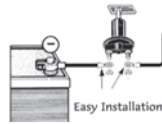

Easy Installation