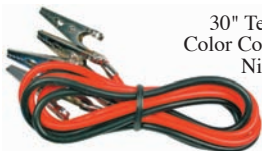

6-36 Volt 180 Amp DC Continual
 6-36 Volt 1000 Amp DC Momentary

Test Clips

Nickel Plated Steel Battery & Test Clips
 Interlocking Necks Prevent Jaw Off-Set
 Copper Shunt For Long Life

Length	AMP	Part #	Qty	Part #	Qty	Part #	Qty
2"	10	0835A	50	0835C	10	0835PT	10
2 7/8"	25	0836A	50	0836C	5	0836PT	5
4 1/4"	50	0837A	25	0837C	2	0837PT	2

Nickel Plated Steel Test Clips
 Red & Black Insulated
 30 Amp
 3-1/4" Length
 (1 each Red & Black)

Part #	Qty
0840A	25 sets
0840C	1 set
0840PT	1 set

Copper Plated Steel Test Clips
 Red & Black Insulated
 50 Amp
 3-1/4" Length
 (1 each Red & Black)

Part #	Qty
0841A	25 sets
0841C	1 set
0841PT	1 set

30" Test Leads - 18 Gauge
 Color Coded Red & Black Wire
 Nickel Plated Steel
 5 Amp

Part #	Qty
1575A	25 sets
1575C	1 set
1575PT	1 set

Assorted Alligator Clips
 and Small Test Clips
 Assortment Varies

Nickel Plated Steel Alligator Clip
 10 Amp - Full Meshing Teeth
 3/8" Jaw Opening - 1-15/16" Length

Part #	Qty	Part #	Qty
1588A	250	1588PT	20
1588C	20	1588KT	5
1588H	6	1588QT	2
1588D	4		
1588M	2		