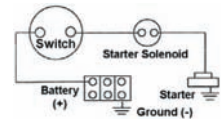

Booster Cables

#8172C 8 GA 12' (shown)
#8174C 6 GA 16'

Heavy Duty Bonded Cable
Tangle Free
400 AMP Clamps
Extended Jaws For Side Mount

*Premium Cables
Flexible!*

#8165G 4 GA 15'
#8165H 4 GA 30'

Heavy Duty 500 AMP Clamps
Bonded 4 AWG Cable
Flexible To -72°F
Replaceable Copper Jaws #8169C

Booster Clamps

Replacement Clamps & Jaws
For Cables 8165G & 8165H
50 Volt Max Rating
500 AMP Clamps

Part #	Description	Qty
8167B	Black Clamp	1
8168R	Red Clamp	1
8169C	Jaw and Parts	1

Parrot Style with Jaws
500 AMP Clamps

Part #	Description	Qty
8170C	Black Clamp	1
8170PT	Black Clamp	1
8171C	Red Clamp	1
8171PT	Red Clamp	1

Battery Cut-Off

Detachable Key

Additional Key Available
#5575-KEYC (1/pk)

#5575PT (#5575C)
Single Circuit Battery Cut-Off Switch
Includes Detachable Key For Anti-Theft
Provides Fire Protection
Eliminates Battery Drain
Ideal for RV, Marine & Farm Equipment
Includes Weather Resistant Cap
Copper Studs & Brass Nuts
7/8" Mount Hole

Maximum Load (10 seconds):
12 Volt 800 Amp DC Momentary
12 Volt 300 Amp DC Continual

Battery Disconnect

#5574PT (#5574C)
Master Battery Disconnect Switch
For Battery Circuit Only
Designed to Disconnect All Circuitry
Reducing Possibility of Theft or Fire
Silver Plated Copper Studs With Brass Nuts
3/4" Mount Hole

6-36 Volt 180 Amp DC Continual
6-36 Volt 1000 Amp DC Momentary

Test Clips

Nickel Plated Steel Battery & Test Clips
Interlocking Necks Prevent Jaw Off-Set
Copper Shunt For Long Life

Length	AMP	Part #	Qty	Part #	Qty	Part #	Qty
2"	10	0835A	50	0835C	10	0835PT	10
2 7/8"	25	0836A	50	0836C	5	0836PT	5
4 1/4"	50	0837A	25	0837C	2	0837PT	2

Nickel Plated Steel Test Clips
Red & Black Insulated
30 Amp
3-1/4" Length
(1 each Red & Black)

Part #	Qty
0840A	25 sets
0840C	1 set
0840PT	1 set