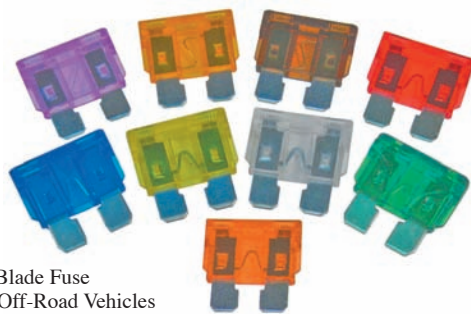

Fuse Tester

Test for Blown Fuses

**Green LED
Lights UP!**

(Backside View)

Durable Plastic & Metal Construction
Green LED Lights Up To Indicate Good Fuse
Probes Adjust to Fit Different Blade Fuse Sizes
Test & Pulls Fuses:
ATC/ATO, Mini, Micro, Low Profile & Maxi

**#0975PT - ATC/ATO Fuses
Fuse Puller &
1 ea of 8 Listed Fuses**

**#0976PT - ATM Mini Fuse
Fuse Puller &
1 ea of 8 Listed Fuses**

**#0977PT - Low Profile Fuses
Fuse Puller &
1 ea of 7 Listed Fuses**

**#0978PT - ATR Micro2 Fuses
Fuse Puller &
1 ea of 7 Listed Fuses**

Know Your Fuse

FUSE ASSORTMENT

NEW

Handy Kit Clam

#0974PT
Fuse Assortment and 2 Fuse Pullers
Handy Kit Clam Pack
ATC/ATO, ATM, Low Profile
& Micro2 Fuses

Part #	Qty
0974PT	32

ATC/ATO FUSE

Most Common Standard Blade Fuse
Found on Cars, Trucks, Buses & Off-Road Vehicles
Color Coded for Easy Amp Identification
Colors Follow Industry Standard to Indicate Amp Rating
Voltage Rating: 32 Volts DC
Complies with SAE J1284 Standard
Temperature Rating: -40°F - 221°F (-40°C - 105°C)

NEW

AMPS	Color	Part #	Qty	Part #	Qty	Part #	Qty
3 AMP	Violet	1010A	100	1010G	25	1010GT	25
				1010C	5	1010PT	5
				1011G	25	1011GT	25
5 AMP	Tan	1011A	100	1011C	5	1011PT	5
				1012G	25	1012GT	25
7.5 AMP	Brown	1012A	100	1012C	5	1012PT	5
				1013G	25	1013GT	25
10 AMP	Red	1013A	100	1013C	5	1013PT	5
				1014G	25	1014GT	25
15 AMP	Blue	1014A	100	1014C	5	1014PT	5
				1015G	25	1015GT	25
20 AMP	Yellow	1015A	100	1015C	5	1015PT	5
				1016G	25	1016GT	25
25 AMP	Clear	1016A	100	1016C	5	1016PT	5
				1017G	25	1017GT	25
30 AMP	Green	1017A	100	1017C	5	1017PT	5
				1018G	25	1018GT	25
40 AMP	Orange	1018A	100	1018C	5	1018PT	5