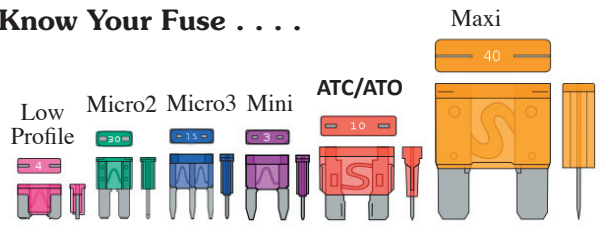

**#0975PT - ATC/ATO Fuses
Fuse Puller &
1 ea of 8 Listed Fuses**

**#0976PT - ATM Mini Fuse
Fuse Puller &
1 ea of 8 Listed Fuses**

**#0977PT - Low Profile Fuses
Fuse Puller &
1 ea of 7 Listed Fuses**

**#0978PT - ATR Micro2 Fuses
Fuse Puller &
1 ea of 7 Listed Fuses**

Know Your Fuse

FUSE ASSORTMENT

NEW

Handy Kit Clam

#0974PT
Fuse Assortment and 2 Fuse Pullers
Handy Kit Clam Pack
ATC/ATO, ATM, Low Profile
& Micro2 Fuses

Part #	Qty
0974PT	32

ATC/ATO FUSE

Most Common Standard Blade Fuse
Found on Cars, Trucks, Buses & Off-Road Vehicles
Color Coded for Easy Amp Identification
Colors Follow Industry Standard to Indicate Amp Rating
Voltage Rating: 32 Volts DC
Complies with SAE J1284 Standard
Temperature Rating: -40°F - 221°F (-40°C - 105°C)