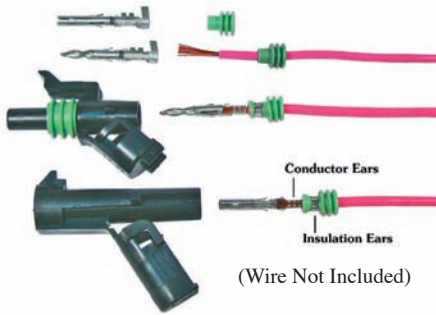

Weatherpack Repair Kits

Easy to Repair Weatherpack Connections
Slip Cable Seal Over Wire & Strip Wire Ends
Insert Wire Until Insulation Butts Up To
Conductor Ears Of Terminal
Crimp Conductor Ears
Slide Cable Seal To Middle Of Insulation Ears
Crimp Insulation Ears
Insert Crimped Terminal Into Housing Until It Clicks Into Place
Snap Male & Female Housing Together

#0660 Picks &
#0663 Crimping Tool
(Page 19)

Correct Terminal Crimp with Seals