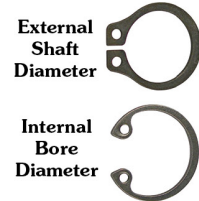

#0001-L LICENSE PLATE FASTENER KIT

Fasteners For License Plate Repairs
4-1/2" x 3" Kit 36 Pieces

Description:	Kit Contains:	Refill Packs:
Black Nylon Screw & Nut	#9697 12 pcs	9697M 2 Sets
Nylon Nut for #14 Screw	#9698 12 pcs	9698M 2 Sets
Hex Head #14 Screw	#9776 12 pcs	9776M 3 pcs

#0001-H HAIR PIN RETAINER KIT

Most Popular Spring Steel Hair Pin Retainers 4-1/2" x 3" Kit 90 Pieces
Measured By Shaft Groove Diameter

Size:	Kit Contains:	Refill Packs:
1/16" Groove	#6270 25 pcs	#6270C 25 pcs
1/8" Groove	#6272 25 pcs	#6272C 25 pcs
3/16" Groove	#6274 10 pcs	#6274C 25 pcs
1/4" Groove	#6276 10 pcs	#6276C 25 pcs
5/16" Groove	#6278 10 pcs	#6278C 25 pcs
3/8" Groove	#6280 10 pcs	#6280C 25 pcs

#0001-R RETAINING RING KIT

External & Internal Retaining Rings
Measured By Shaft & Bore Diameters
4-1/2" x 3" Kit 60 Pieces

Size:	Kit Contains:	Refill Packs:
1/4" External	#6240 10 pcs	#6240C 25 pcs
3/8" External	#6242 10 pcs	#6242C 25 pcs
1/2" Internal	#6244 20 pcs	#6244C 25 pcs
5/8" Internal	#6246 10 pcs	#6246C 25 pcs
7/8" Internal	#6248 10 pcs	#6248C 15 pcs

#0002-C COTTER PIN KIT

Most Popular Steel Cotter Pins 6-1/2" x 3-1/2" Kit 80 Pieces
Measured By Pin Diameter & Prong Length

Size:	Kit Contains:	Refill Packs:
1/16" x 1/2"	#9680 15 pcs	#9680C 50 pcs
1/16" x 1"	#9681 15 pcs	#9681C 50 pcs
3/32" x 1"	#9683 15 pcs	#9683C 50 pcs
1/8" x 1-1/2"	#9689 15 pcs	#9689C 50 pcs
1/8" x 2"	#9690 10 pcs	#9690C 50 pcs
5/32" x 2"	#9693 10 pcs	#9693C 50 pcs