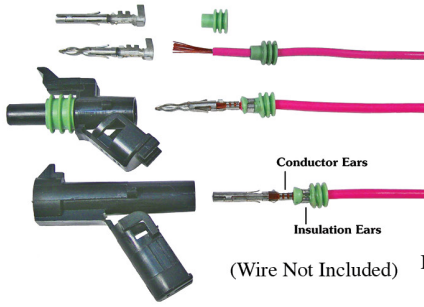

Weatherpack Repair Kits

Easy to Repair Weatherpack Connections
Slip Cable Seal Over Wire & Strip Wire Ends
Insert Wire Until Insulation Butts Up To
Conductor Ears Of Terminal
Crimp Conductor Ears
Slide Cable Seal To Middle Of Insulation Ears
Crimp Insulation Ears
Insert Crimped Terminal Into Housing Until It Clicks Into Place
Snap Male & Female Housing Together

#0660 Picks &
#0663 Crimping Tool
(Page 21)