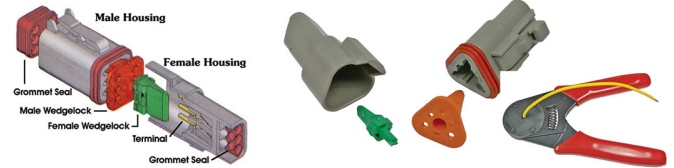

Deutsch DT Repair Kits

Deutsch Picks, Tools & Refill Packs Page 45

#0003-D