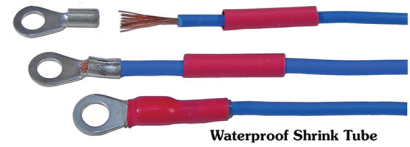

WATERPROOF DUAL WALL SHRINK TUBING