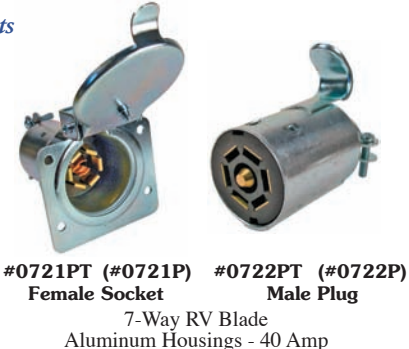

#0721PT (#0721P)   **#0722PT (#0722P)**
Female Socket   **Male Plug**
7-Way RV Blade
Aluminum Housings - 40 Amp