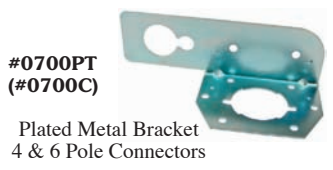

Trailer Connector Brackets

#0700PT (#0700C)
Plated Metal Bracket
4 & 6 Pole Connectors