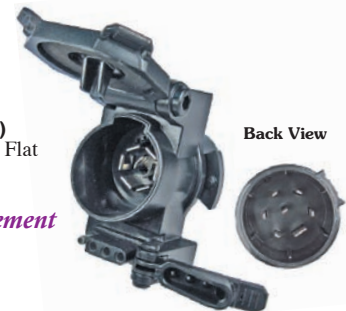

Multi-Tow Trailer Connectors

Multiple Towing Options From Single Connector

New or Retrofit Factory 7-Way on 1999-2020 Vehicles See Selection Guide For Current Vehicle Listings

**Ford / Lincoln / Mercury / Nissan / Infiniti / Kia / Audi
 Chevy / GMC / Olds / Cadillac / Hummer / Buick
 Isuzu / Saab / Dodge / Chrysler / Jeep**

#6780PT (#6780P)
 7-Way RV Blade & 4-Way Flat

#6781PT (#6781P)
 6-Way Round & 4-Way Flat

Chevy / GMC
#6785PT (#6785P)
 7-Way RV Blade & 4-Way Flat
 Twist Mount

Exact OEM Replacement

Toyota
 7-Way RV Blade & 4-Way Flat