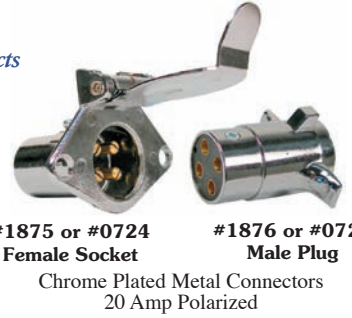

Molded 2-Way
 12" 10 Ga Wire Lead

Part #	Qty
1878A	50
1878C	1
1878PT	1
0719PT	1

#0715 **#0716** **#0717**
 Shrouded Moisture Proof
 Male/Female Connector Sets
 Polarized Plugs
 12" 18 Gauge Color Coded Wire

Description	Part #	Part #	Qty
4-Way Flat	0715P	0715PT	1
5-Way Square	0716P	0716PT	1
6-Way Square	0717P	0717PT	1

DUST CAPS
#0703PT (#0703C)
 Male & Female Caps
 For 4-Way Flat
 Trailer Connectors
 Caps Attach To Connector

4-POLE CONNECTOR
#0720PT (#0720P)
 Round 4-Pole
 Trailer Connector
 Polarized Plug

4-POLE CONNECTORS

#0705PT (#0705P)
Female Socket
 Heavy Duty Die Cast Metal Connectors
 Polarized - Dust & Water Resistant
 12-24 Volts 35 Amp

Brass Contacts

#1875 or #0724 **#1876 or #0723**
Female Socket **Male Plug**
 Chrome Plated Metal Connectors
 20 Amp Polarized

Socket		Plug		Socket & Plug	
Part #	Qty	Part #	Qty	Part #	Qty
1875A	50	1876A	50	1877C	1 ea
1875C	1	1876C	1	0723P	1 ea
0724P	1	0723P	1	0725P	1 ea
0724PT	1	0723PT	1	0725PT	1 ea