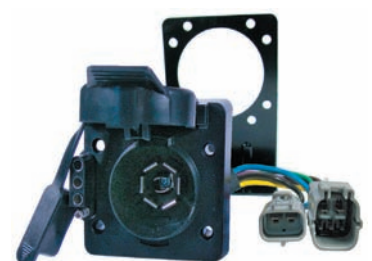

#6784PT (#6784P)
2007-13 Toyota Tundra