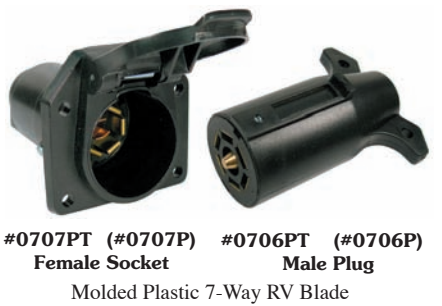

4-POLE CONNECTOR
#0720PT (#0720P)
 Round 4-Pole
 Trailer Connector
 Polarized Plug

4-POLE CONNECTORS

#0705PT (#0705P)
Female Socket
 Heavy Duty Die Cast Metal Connectors
 Polarized - Dust & Water Resistant
 12-24 Volts 35 Amp

Brass Contacts

#1875 or #0724 **#1876 or #0723**
Female Socket **Male Plug**
 Chrome Plated Metal Connectors
 20 Amp Polarized

Socket		Plug		Socket & Plug	
Part #	Qty	Part #	Qty	Part #	Qty
1875A	50	1876A	50	1877C	1 ea
1875C	1	1876C	1	0723P	1 ea
0724P	1	0723P	1	0725P	1 ea
0724PT	1	0723PT	1	0725PT	1 ea

6-POLE CONNECTORS

#0727PT (#0727P)
Male Plug
 Chrome Plated Die Cast Metal Plug
 Plastic Socket - Molded Unit With Boot
 Metal Socket - Die Cast
 Sockets Have Spring Loaded Cover - 35 Amp

Brass Contacts

#0728PT (#0728P) **#0729PT (#0729P)**
Plastic Female Socket **Metal Female Socket**

7-POLE CONNECTORS

#0707PT (#0707P) **#0706PT (#0706P)**
Female Socket **Male Plug**
 Molded Plastic 7-Way RV Blade

Brass Contacts