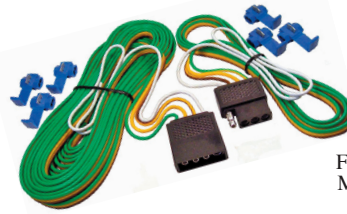

#0721PT (#0721P) **#0722PT (#0722P)**
Female Socket **Male Plug**
 7-Way RV Blade
 Aluminum Housings - 40 Amp

Use With Boot #0730
#0709PT (#0709P) **#0708PT (#0708P)**
Female Socket **Male Plug & Spring**
 7-Way - 40 Amp - Die Cast Zinc Housings
 Plug Has Cable Guard Spring - See Socket Boot Below
 Socket Has Split Pin Design With Locking Cover

Trailer Connector Brackets

#0700PT (#0700C)
 Plated Metal Bracket
 4 & 6 Pole Connectors

#0701PT (#0701C)
 Plated Metal Bracket
 7-Pole RV Connectors

#0702PT (#0702C)
 Plated Metal Bracket
 7-Pole Connectors

#0730PT (#0730P)
7-WAY BOOT
 Molded Boot for #0709 Female Socket
 Guard Against Dust & Moisture

All Items with QT, KT, GT or PT Suffix are Clam Shell Program Items.

Trailer Connector Kits

#0733PT (#0733P)
 4-Way 5' Wiring Kit
 Molded Plastic Polarized Plugs
 18 Gauge Color Coded Wire
 Female 48" Lead Wire
 Male 12" Lead Wire
 Includes 3 Splice Connectors.