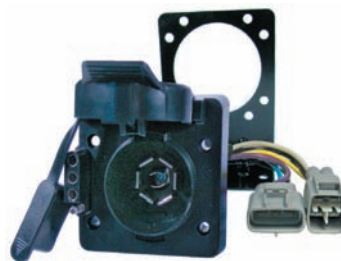

Toyota
7-Way RV Blade & 4-Way Flat

#6783PT (#6783P)
2003-06 Toyota Tundra w/Tow