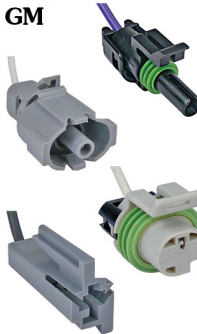

Pigtails Assemblies

Sensor Pigtails - Single Lead

FORD

#5747PT (#5747C)
Alternator Regulator - A/C Clutch Field
1-16 ga Lead Ford 1994+ WPT852

GM

#5610PT (#5610C)
Exhaust Oxygen Sensor Pigtail
1-18 ga Lead GM 1982-90 GM 12117385
Delco PT517

#5640PT (#5640C)
Coolant Temperature Switch
1-18 ga Lead GM 12102621
GM 12051234 Delco PT308

#5644PT (#5644C)
Single Pin Oil Pressure Switch
1-18 ga Lead GM 12085500
"L", "Y" & "F" Bodies 1987-94 Delco PT100

#5654PT (#5654C)
Fuel Pump, Instrument Panel,
General Use GM 12117353
1-18 ga Lead GM 1990+ Delco PT486

#5656PT (#5656C)
90° Universal Socket Sensor
Temp & #8 Stud Connections GM 12112171
1-18 ga Lead Delco PT404