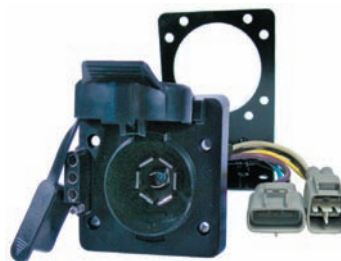

**#6552PT (#6552P)**  
 Power Tail Light Converter  
 Isolates Tow Vehicle From Trailer Malfunctions  
 For Vehicles With Independent Bulb Turn Signal  
 & Brake Light or Common Bulb Systems  
 Powers 5 Amps for 2 Sets of Stop/Turn Signal  
 Includes Converter with 5' 4-Way Flat Connector  
 20' 12 Gauge Battery Feed Wire

## Multi-Tow Trailer Connectors

*Multiple Towing Options From Single Connector*

*New or Retrofit Factory 7-Way on 1999-2020 Vehicles See Selection Guide For Current Vehicle Listings*

**Ford / Lincoln / Mercury / Nissan / Infiniti / Kia / Audi  
 Chevy / GMC / Olds / Cadillac / Hummer / Buick  
 Isuzu / Saab / Dodge / Chrysler / Jeep**

**#6780PT (#6780P)**  
 7-Way RV Blade & 4-Way Flat

**#6781PT (#6781P)**  
 6-Way Round & 4-Way Flat

**Chevy / GMC**  
**#6785PT (#6785P)**  
 7-Way RV Blade & 4-Way Flat  
 Twist Mount

*Exact OEM Replacement*

**Toyota**  
 7-Way RV Blade & 4-Way Flat

**#6783PT (#6783P)**  
 2003-06 Toyota Tundra w/Tow

**#6784PT (#6784P)**  
 2007-13 Toyota Tundra

**Chrysler / Dodge / Jeep  
 Mercedes / Mitsubishi**

**#6782PT (#6782P)**  
 7-Way RV Blade & 4-Way Flat