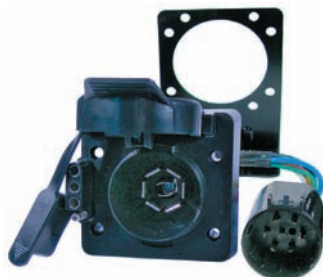

Multi-Tow Trailer Connectors

Multiple Towing Options From Single Connector

New or Retrofit Factory 7-Way on 1999-2020 Vehicles See Selection Guide For Current Vehicle Listings

**Ford / Lincoln / Mercury / Nissan / Infiniti / Kia / Audi
Chevy / GMC / Olds / Cadillac / Hummer / Buick
Isuzu / Saab / Dodge / Chrysler / Jeep**

#6780PT (#6780P)
7-Way RV Blade & 4-Way Flat