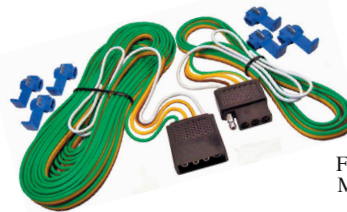

## Trailer Connector Kits

**#0733PT (#0733P)**  
 4-Way 5' Wiring Kit  
 Molded Plastic Polarized Plugs  
 18 Gauge Color Coded Wire  
 Female 48" Lead Wire  
 Male 12" Lead Wire  
 Includes 3 Splice Connectors.

**#0735PT (#0735P)**  
 4-Way 24' Trailer Wiring Kit  
 Molded Plastic Polarized Plugs  
 18 Gauge Color Coded Wire  
 Female - 3 4' Leads & 1 18" Lead (ground)  
 Male - 3 20' Leads & 1 18" Lead (ground)  
 Includes 6 Splice Connectors

### 4-POLE CONNECTOR

**#0740PT (#0740P)**  
 4-Pole Male & Female Connectors  
 Chrome Plated Metal  
 Mounting Bracket & Hardware  
 4 4' 18 Gauge Color Coded Wires  
 3 Splice Connectors

## Trailer Converters

*12 Volt Converters Powered Directly from Battery  
 By Passes Sensitive Electronics - Gives Brighter Trailer Lights*

**#6531PT (#6531P)**  
 General Purpose Light Duty  
 Utility Converter  
 For Vehicles With Amber Turn Signals  
 2.1 Amp Capacity  
 5' Wire Length