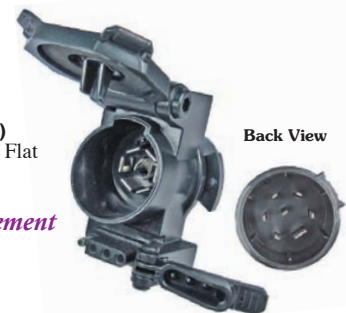

## Multi-Tow Trailer Connectors

*Multiple Towing Options From Single Connector*

*New or Retrofit Factory 7-Way on 1999-2020 Vehicles See Selection Guide For Current Vehicle Listings*

**Ford / Lincoln / Mercury / Nissan / Infiniti / Kia / Audi  
 Chevy / GMC / Olds / Cadillac / Hummer / Buick  
 Isuzu / Saab / Dodge / Chrysler / Jeep**

**#6780PT (#6780P)**  
 7-Way RV Blade & 4-Way Flat

**#6781PT (#6781P)**  
 6-Way Round & 4-Way Flat

**Chevy / GMC**  
**#6785PT (#6785P)**  
 7-Way RV Blade & 4-Way Flat  
 Twist Mount

*Exact OEM Replacement*

**Toyota**  
 7-Way RV Blade & 4-Way Flat

**#6783PT (#6783P)**  
 2003-06 Toyota Tundra w/Tow

**#6784PT (#6784P)**  
 2007-13 Toyota Tundra

**Chrysler / Dodge / Jeep  
 Mercedes / Mitsubishi**

**#6782PT (#6782P)**  
 7-Way RV Blade & 4-Way Flat