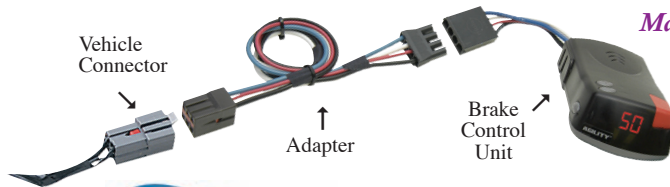

Orange LED Changes In Intensity as Power Setting is Increased

Easy Install

#6511PT
Digital LED Light Display
Trailer Brake Failure Notification
& Short Circuit Protection
Includes Manual Override
2 - 4 - 6 Brake Capacity

Set Exact Percentage (5% to 99%) of Power Needed

Breakaway Switch

Be Prepared!!

NEW

#6549PT (#6549P)

Breakaway Switch Activates Trailer Brakes If Trailer Separates From Tow Vehicle
Cable Attaches to Vehicle & Housing Mounts to Trailer Frame
When Pin Separates From Housing, Housing Acts as Brake Actuator to Engage Electric Brakes

Durable Nylon Case Protects Components From Environment
Steel Mounting Bracket with 1/4" Mount Hole For Easy Installation
48" Covered Steel Cable With Loop & Breakaway Pin
Two 47" Wire Leads Connect Unit To Electric Brake Battery on Trailer

Litemate® Electronic Brake Control Adapters

Make Electronic Brake Control Installation Easy With Adapters!!

- Locate Vehicle Connector (Under Dash)
- Plug in Correct Adapter
- Plug Adapter into Brake Control