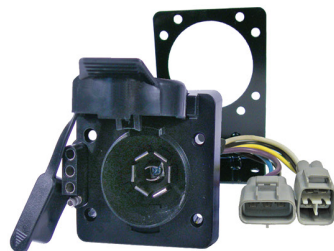

Toyota

7-Way RV Blade & 4-Way Flat

#6783PT (#6783P)
2003-06 Toyota Tundra w/Tow