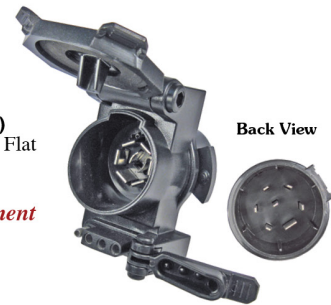

Multi-Tow Trailer Connectors

Multiple Towing Options From Single Connector

New or Retrofit Factory 7-Way on 1999-2022 Vehicles See Selection Guide For Current Vehicle Listings

**Ford / Lincoln / Mercury / Nissan / Infiniti / Kia / Audi
 Chevy / GMC / Olds / Cadillac / Hummer / Buick
 Isuzu / Saab / Dodge / Chrysler / Jeep**

#6780PT (#6780P)
 7-Way RV Blade & 4-Way Flat

#6781PT (#6781P)
 6-Way Round & 4-Way Flat

Chevy / GMC

#6785PT (#6785P)
 7-Way RV Blade & 4-Way Flat
 Twist Mount

Exact OEM Replacement

Toyota

7-Way RV Blade & 4-Way Flat