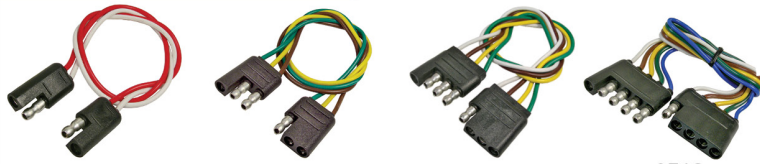

Trailer Connectors

Trailer Connectors

Consult Price File for Bulk Packaging

Dielectric Grease
Page 29

CARDED

#1871, #1872 & #1873 Available on Cards. 9 "C" packs per Card. To order add suffix "L"

#1871 or #0710 #1872 or #0711 #1873 or #0712 #0718

Prewired Molded PVC Trailer Connectors - Male & Female Tin Plated Contacts
12" 16 Gauge Wire Loop - Polarized & Color Coded

Description	Part #	Qty	Part #	Qty	Part #	Qty	Part #	Qty	Part #	Qty
2-Way	1871A	50	1871C	1	1871L Card of 9	0710P	1	0710PT	1	
3-Way	1872A	50	1872C	1	1872L Card of 9	0711P	1	0711PT	1	
4-Way	1873A	50	1873C	1	1873L Card of 9	0712P	1	0712PT	1	
5-Way	0718A	25	-	-	-	0718P	1	0718PT	1	

#0714
Female End

#0713
Male End

Molded 4-Way Single End Only
6" 16 Gauge Wire Lead

Description	Part #	Part #	Qty
4-Way Male	0713P	0713PT	1
4-Way Female	0714P	0714PT	1

Molded 2-Way
12" 10 Ga Wire Lead

Part #	Qty
1878A	50
1878C	1
1878PT	1
0719PT	1

Multi-Tow Trailer Connectors

Multiple Towing Options From Single Connector

New or Retrofit Factory 7-Way on 1999-2022 Vehicles See Selection Guide For Current Vehicle Listings

**Ford / Lincoln / Mercury / Nissan / Infiniti / Kia / Audi
 Chevy / GMC / Olds / Cadillac / Hummer / Buick
 Isuzu / Saab / Dodge / Chrysler / Jeep**