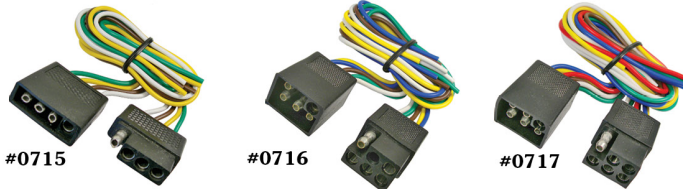

Prewired Molded PVC Trailer Connectors - Male & Female Tin Plated Contacts
12" 16 Gauge Wire Loop - Polarized & Color Coded

Description	Part #	Qty	Part #	Qty	Part #	Qty	Part #	Qty	Part #	Qty
2-Way	1871A	50	1871C	1	1871L Card of 9	0710P	1	0710PT	1	
3-Way	1872A	50	1872C	1	1872L Card of 9	0711P	1	0711PT	1	
4-Way	1873A	50	1873C	1	1873L Card of 9	0712P	1	0712PT	1	
5-Way	0718A	25	-	-	-	0718P	1	0718PT	1	

#0714
Female End

#0713
Male End

Molded 4-Way Single End Only
6" 16 Gauge Wire Lead

Description	Part #	Part #	Qty
4-Way Male	0713P	0713PT	1
4-Way Female	0714P	0714PT	1

Molded 2-Way
12" 10 Ga Wire Lead

Part #	Qty
1878A	50
1878C	1
1878PT	1
0719PT	1

#0715 #0716 #0717
Shrouded Moisture Proof
Male/Female Connector Sets
Polarized Plugs
12" 18 Gauge Color Coded Wire

Description	Part #	Part #	Qty
4-Way Flat	0715P	0715PT	1
5-Way Square	0716P	0716PT	1
6-Way Square	0717P	0717PT	1

DUST CAPS

#0703PT (#0703C)
Male & Female Caps
For 4-Way Flat
Trailer Connectors
Caps Attach To Connector

4-POLE CONNECTOR

#0720PT (#0720P)
Round 4-Pole
Trailer Connector
Polarized Plug
20 Amp

4-POLE CONNECTORS