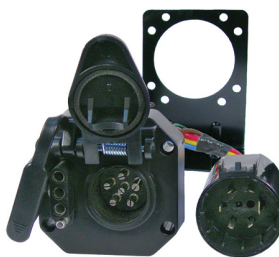

#6552PT (#6552P)
 Power Tail Light Converter
 Isolates Tow Vehicle From Trailer Malfunctions
 For Vehicles With Independent Bulb Turn Signal
 & Brake Light or Common Bulb Systems
 Powers 5 Amps for 2 Sets of Stop/Turn Signal
 Includes Converter with 5' 4-Way Flat Connector
 20' 12 Gauge Battery Feed Wire

Multi-Tow Trailer Connectors

Multiple Towing Options From Single Connector

New or Retrofit Factory 7-Way on 1999-2022 Vehicles See Selection Guide For Current Vehicle Listings

**Ford / Lincoln / Mercury / Nissan / Infiniti / Kia / Audi
 Chevy / GMC / Olds / Cadillac / Hummer / Buick
 Isuzu / Saab / Dodge / Chrysler / Jeep**

#6780PT (#6780P)
 7-Way RV Blade & 4-Way Flat

#6781PT (#6781P)
 6-Way Round & 4-Way Flat

Chevy / GMC

#6785PT (#6785P)
 7-Way RV Blade & 4-Way Flat
 Twist Mount

Exact OEM Replacement

Toyota

7-Way RV Blade & 4-Way Flat