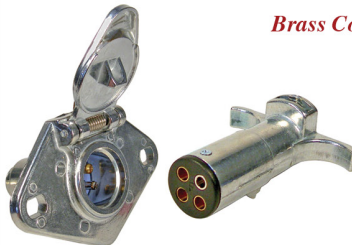

#0715 #0716 #0717
Shrouded Moisture Proof
Male/Female Connector Sets
Polarized Plugs
12" 18 Gauge Color Coded Wire

Description	Part #	Part #	Qty
4-Way Flat	0715P	0715PT	1
5-Way Square	0716P	0716PT	1
6-Way Square	0717P	0717PT	1

DUST CAPS

#0703PT (#0703C)
Male & Female Caps
For 4-Way Flat
Trailer Connectors
Caps Attach To Connector

4-POLE CONNECTOR

#0720PT (#0720P)
Round 4-Pole
Trailer Connector
Polarized Plug
20 Amp

4-POLE CONNECTORS

Brass Contacts

#0705PT (#0705P)
Female Socket #0704PT (#0704P)
Male Plug

Heavy Duty Die Cast Metal Connectors
Polarized - Dust & Water Resistant
12-24 Volts 35 Amp

#1875 or #0724
Female Socket #1876 or #0723
Male Plug

Chrome Plated Metal Connectors
20 Amp Polarized

Socket		Plug		Socket & Plug	
Part #	Qty	Part #	Qty	Part #	Qty
1875A	50	1876A	50	1877C	1 ea
1875C	1	1876C	1	0725P	1 ea
0724P	1	0723P	1	0725PT	1 ea
0724PT	1	0723PT	1		