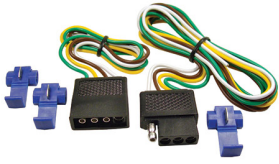

Trailer Connectors Brackets

#0700PT (#0700C)
Plated Metal Bracket
4 & 6 Pole Connectors
1-5/8" Tall x 5-3/4" Wide

#0701PT (#0701C)

Plated Metal Bracket
7-Pole RV Connectors
1-1/4" Tall
2-3/4" Wide

#0702PT (#0702C)

Plated Metal Bracket
7-Pole Connectors
1" Tall x 3-1/2" Wide

#0730PT (#0730P)

7-WAY BOOT
Molded Boot for #0709 Female Socket
Guard Against Dust & Moisture

Trailer Connectors

Trailer Connector Kits

#0733PT (#0733P)
 4-Way 5' Wiring Kit
 Molded Plastic Polarized Plugs
 16 Gauge Color Coded Wire
 Vehicle Female 48" Lead Wire
 Trailer Male 12" Lead Wire
 Includes 3 Splice Connectors.

#0735PT (#0735P)
 4-Way 24' Trailer Wiring Kit
 Molded Plastic Polarized Plugs
 16 Gauge Color Coded Wire
 Vehicle Female - 3 4' Leads & 1 18" Lead (ground)
 Trailer Male - 3 20' Leads & 1 18" Lead (ground)
 Includes 6 Splice Connectors