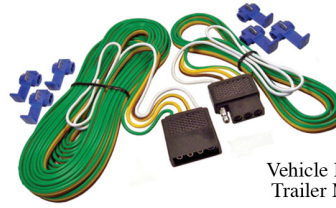

Trailer Connectors Brackets

#0700PT (#0700C)
Plated Metal Bracket
4 & 6 Pole Connectors
1-5/8" Tall x 5-3/4" Wide

#0701PT (#0701C)

Plated Metal Bracket
7-Pole RV Connectors
1-1/4" Tall
2-3/4" Wide

#0702PT (#0702C)

Plated Metal Bracket
7-Pole Connectors
1" Tall x 3-1/2" Wide

#0730PT (#0730P)

7-WAY BOOT
Molded Boot for #0709 Female Socket
Guard Against Dust & Moisture

Trailer Connectors

Trailer Connector Kits

#0733PT (#0733P)
 4-Way 5' Wiring Kit
 Molded Plastic Polarized Plugs
 16 Gauge Color Coded Wire
 Vehicle Female 48" Lead Wire
 Trailer Male 12" Lead Wire
 Includes 3 Splice Connectors.

#0735PT (#0735P)
 4-Way 24' Trailer Wiring Kit
 Molded Plastic Polarized Plugs
 16 Gauge Color Coded Wire
 Vehicle Female - 3 4' Leads & 1 18" Lead (ground)
 Trailer Male - 3 20' Leads & 1 18" Lead (ground)
 Includes 6 Splice Connectors