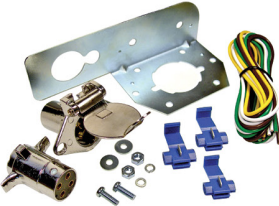

Trailer Connectors Brackets

#0700PT (#0700C)
Plated Metal Bracket
4 & 6 Pole Connectors
1-5/8" Tall x 5-3/4" Wide

#0701PT (#0701C)

Plated Metal Bracket
7-Pole RV Connectors
1-1/4" Tall
2-3/4" Wide

#0702PT (#0702C)

Plated Metal Bracket
7-Pole Connectors
1" Tall x 3-1/2" Wide

#0730PT (#0730P)

7-WAY BOOT
Molded Boot for #0709 Female Socket
Guard Against Dust & Moisture

Trailer Connectors

Trailer Connector Kits

#0733PT (#0733P)
 4-Way 5' Wiring Kit
 Molded Plastic Polarized Plugs
 16 Gauge Color Coded Wire
 Vehicle Female 48" Lead Wire
 Trailer Male 12" Lead Wire
 Includes 3 Splice Connectors.

#0735PT (#0735P)
 4-Way 24' Trailer Wiring Kit
 Molded Plastic Polarized Plugs
 16 Gauge Color Coded Wire
 Vehicle Female - 3 4' Leads & 1 18" Lead (ground)
 Trailer Male - 3 20' Leads & 1 18" Lead (ground)
 Includes 6 Splice Connectors

4-POLE CONNECTOR

#0740PT (#0740P)
 4-Pole Male & Female Connectors
 Chrome Plated Metal
 Mounting Bracket & Hardware
 4 4' 16 Gauge Color Coded Wires
 3 Splice Connectors

6-POLE CONNECTOR

#0742PT (#0742P)
 Replacement Kit
 6-Pole Male & Female Connectors
 Die Cast Chrome Plated Metal Plug
 Molded Plastic Socket & Boot
 Mounting Bracket & Hardware
 6 4' 16 Gauge Color Coded Wires
 5 Splice Connectors