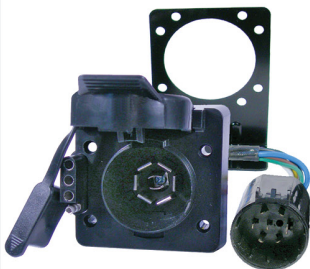

Multi-Tow Trailer Connectors

Multiple Towing Options From Single Connector

New or Retrofit Factory 7-Way on 1999-2022 Vehicles See Selection Guide For Current Vehicle Listings

**Ford / Lincoln / Mercury / Nissan / Infiniti / Kia / Audi
Chevy / GMC / Olds / Cadillac / Hummer / Buick
Isuzu / Saab / Dodge / Chrysler / Jeep**

#6780PT (#6780P)
7-Way RV Blade & 4-Way Flat