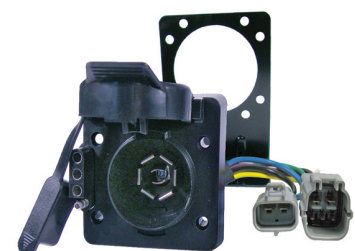

#6784PT (#6784P)
2007-13 Toyota Tundra